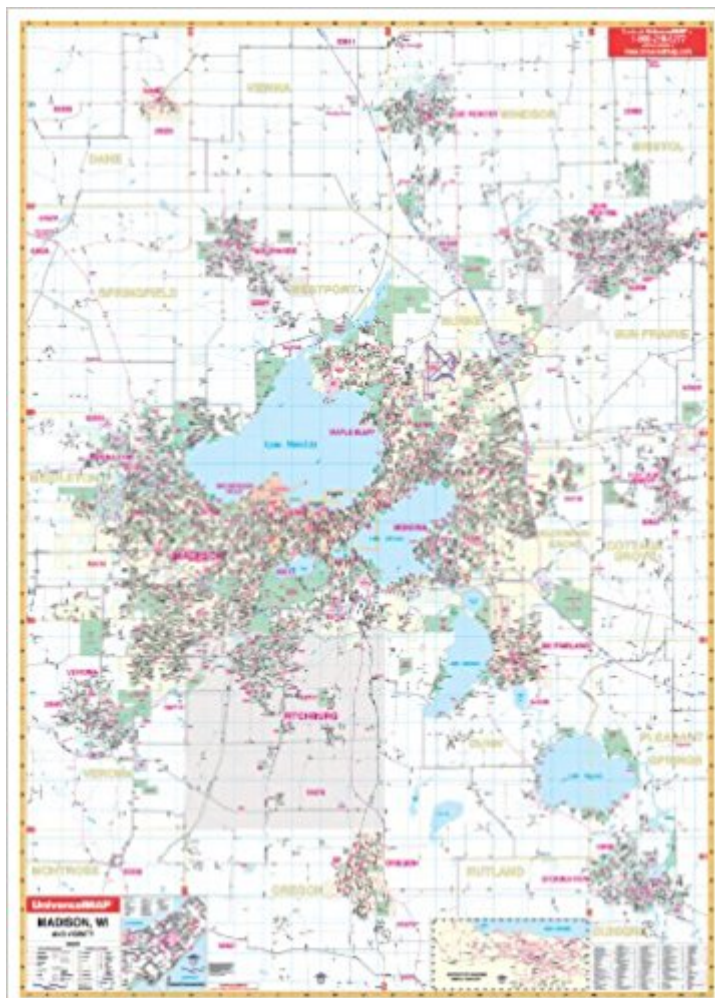

# 2010 Madison, Wi (City Wall Maps)

## Synopsis

The 2010 edition Madison, Wisconsin Wall Map by Universal Map includes adjacent areas and offers up-to-date cartography with new streets and changes. Measuring 54 x 77 inches, this colorful map provides complete street detail. The map's area of coverage ranges North to include Dane and DeForest; South to include Oregon and Stoughton; East to include Sun Prairie and Cottage Grove; and West to include Middleton and Verona. There are inset maps of Downtown Madison and the University of Wisconsin. The special features and data contained on this map are as follows: all streets, all highways, educational facilities, government buildings, shopping centers, hospitals, airports, recreational parks, post offices, golf and country clubs, points of interest, city limits and annexations, railroads, mileage circles, water features, cemeteries, fire and police stations, ZIP code and boundaries. In addition, for your convenience, the map is indexed in a separate book. Framing rails are included on top and bottom for easy wall mounting. Railed wall maps can be turned into pull down maps on spring rollers for an additional \$30.

[Download to continue reading...](#)

Madison Wisconsin in 3 Days (Travel Guide 2015): A Perfect Plan with the Best Things to Do in Madison Wisconsin in 3 Days: Get a Detailed Itinerary and ... 3 Amazing Days in Madison,WI.Save Time & \$ 2010 Madison, Wi (City Wall Maps) Madison DIY City Guide and Travel Journal: City Notebook for Madison, Wisconsin Periplus Travel Maps Jakarta 2004/2005: Indonesia Area & City Maps (Periplus Travel Maps) (Indonesia Regional Maps) Beloved Madison: A Pictorial Tour of